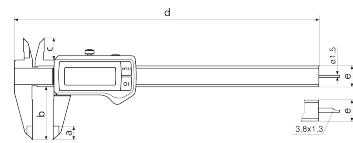

Product information

Digital caliper MarCal 16 EWRI

Item no.: 4103410

Product features

- High contrast digit display
- Locking screw above
- Lapped guideway
- Measuring blade for inside measurements
- Slide and beam made of hardened stainless steel
- Step measuring function
- Immediate measurements due to the Reference System
- Raised guideway for the protection of the scale
- Excellent resistance against dust, coolants and lubricants
- Dirt wipers are integrated in the slide

Package contains

battery, test certificate, instruction manual, case

Data interface

Integrated Wireless

Technical data

Measuring range mm	0 - 150
Measuring range	Metric
Resolution mm/inch	0.01 / --
Error limit (mm)	0.03 mm
Height of digits	11 mm
Battery type	CR 2032 (3V Lithium)

Dimensions

Dimensions e in mm	16 mm
Dimensions b in mm	40 mm
Dimensions a in mm	10 mm
Dimensions c in mm	16 mm
Dimensions d in mm	235 mm

Accessories

Order no.	Designation	Product type
4102220	Wireless receiver for measuring instruments with integrated wireless	i-Stick