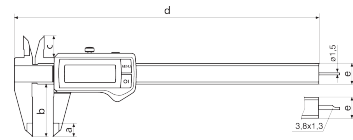

Product information

Digital caliper MarCal 16 EWRI

Product features

- High contrast digit display
- Locking screw above
- Lapped guideway
- Measuring blade for inside measurements
- Slide and beam made of hardened stainless steel
- Step measuring function
- Immediate measurements due to the Reference System
- Raised guideway for the protection of the scale
- Excellent resistance against dust, coolants and lubricants
- Dirt wipers are integrated in the slide

Technical data

Measuring range mm	0 - 300 mm
Measuring range inch	0 - 12"
Resolution mm/inch	0.01 / .0005"
Error limit (mm)	0.04
Height of digits	11
Battery type	CR 2032 (3V Lithium)

Package contains

battery, test certificate, instruction manual, case

Data interface

Integrated Wireless

Dimensions

Dimensions e in mm	16
Dimensions b in mm	64
Dimensions a in mm	14
Dimensions c in mm	19
Dimensions d in mm	388

Accessories

Order no.	Designation	Product type
4102220	Wireless receiver for measuring instruments with integrated wireless	i-Stick