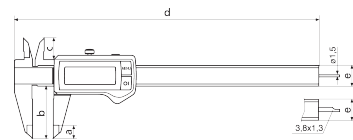

Product information

Digital caliper MarCal 16 EWRI

Product features

- High contrast digit display
- Locking screw above
- Lapped guideway
- Measuring blade for inside measurements
- Slide and beam made of hardened stainless steel
- Step measuring function
- Immediate measurements due to the Reference System
- Raised guideway for the protection of the scale
- Excellent resistance against dust, coolants and lubricants
- Dirt wipers are integrated in the slide

Technical data

Measuring range mm	0 - 300 mm
Measuring range	0 - 12"
Resolution mm/inch	0.01 / .0005"
Error limit (mm)	0.04
Height of digits	11
Battery type	CR 2032 (3V Lithium)

Package contains

battery, test certificate, instruction manual, case

Data interface

Integrated Wireless

Dimensions

Dimensions e in mm	16
Dimensions b in mm	64
Dimensions a in mm	14
Dimensions c in mm	19
Dimensions d in mm	388

Accessories

Order no.	Designation	Product type
4102220	Wireless receiver for measuring instruments with integrated wireless	i-Stick