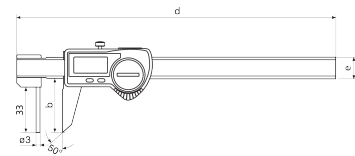

Product information

Digital special calipers MarCal 16 EWRI-RW

Product features

- High contrast digit display
- Locking screw above
- Lapped guideway
- Slide and beam made of hardened stainless steel
- Immediate measurements due to the Reference System
- Raised guideway for the protection of the scale
- Excellent resistance against dust, coolants and lubricants
- Dirt wipers are integrated in the slide

battery, test certificate, instruction manual, case

Application

Measurement of wall thicknesses

Data interface

Integrated Wireless

Item no.: 4103381

Technical data

Measuring range mm	0 - 150 mm
Measuring range	0 - 6"
Resolution mm/inch	0.01 / .0005"
Error limit (mm)	0.05
Height of digits	11
Battery type	CR 2032 (3V Lithium)

Dimensions

Dimensions e in mm	16
Dimensions b in mm	40
Dimensions d in mm	235

Accessories

Order no.	Designation	Product type
4102220	Wireless receiver for measuring instruments with integrated wireless	i-Stick