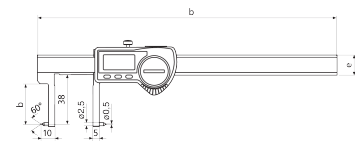

battery, test certificate, instruction manual, case

Application

Outward-angled measuring tips for measuring recesses in bores

Data interface

Integrated Wireless

Item no.: 4103378

Technical data

Measuring range mm	20 - 170 mm
Measuring range	0.8 - 6.7"
Resolution mm/inch	0.01 / .0005"
Error limit (mm)	0.03
Height of digits	11
Battery type	CR 2032 (3V Lithium)

Dimensions

Dimensions e in mm	16
Dimensions b in mm	28
Dimensions d in mm	235

Accessories

Order no.	Designation	Product type
4102220	Wireless receiver for measuring instruments with integrated wireless	i-Stick