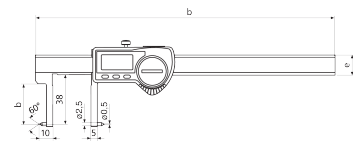

Product information

Digital special calipers MarCal 16 EWR-SI

Product features

- High contrast digit display
- Locking screw above
- Lapped guideway
- Slide and beam made of hardened stainless steel
- Immediate measurements due to the Reference System
- Raised guideway for the protection of the scale
- Excellent resistance against dust, coolants and lubricants
- Dirt wipers are integrated in the slide

Application

Outward-angled measuring tips for measuring recesses in bores

Data interface

USB, Opto RS-232C, Digimatic

Item no.: 4103078

Technical data

Measuring range mm	20 - 170 mm
Measuring range	0.8 - 6.7"
Resolution mm/inch	0.01 / .0005"
Error limit (mm)	0.03
Height of digits	8.5
Battery type	CR 2032 (3V Lithium)

Dimensions

Dimensions e in mm	16
Dimensions b in mm	28
Dimensions d in mm	235

Accessories

Order no.	Designation	Product type
4102357	Data connection cable USB	16 EXu
4102915	Interface adapter with data cable Digimatic	16 EWd
4102410	Data connection cable RS232C	16 EXr