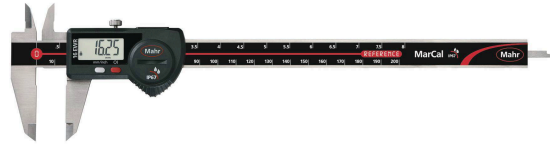

Product information

Digital caliper MarCal 16 EWR

Product features

- High contrast digit display
- Locking screw above
- Lapped guideway
- Measuring blade for inside measurements
- Slide and beam made of hardened stainless steel
- Step measuring function
- Immediate measurements due to the Reference System
- Raised guideway for the protection of the scale
- Excellent resistance against dust, coolants and lubricants
- Dirt wipers are integrated in the slide

Item no.: 4103070

Functions

ON/OFF, AUTO-ON / OFF, RESET (set display to zero), mm/inch, LOCK function (key lock), DATA (data transmission via connection cable)

Package contains

battery, test certificate, instruction manual, case

Data interface

USB, Opto RS-232C, Digimatic

Technical data

Measuring range mm	0 - 300
Measuring range	0 - 12"
Resolution mm/inch	0.01 / .0005"
Error limit (mm)	0.04 mm
Height of digits	8.5 mm
Battery type	CR 2032 (3V Lithium)