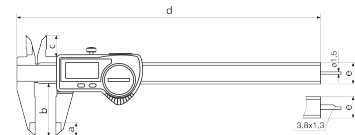

Product information

Digital caliper MarCal 16 EWR

Product features

- High contrast digit display
- Locking screw above
- Lapped guideway
- Measuring blade for inside measurements
- Slide and beam made of hardened stainless steel
- Step measuring function
- Immediate measurements due to the Reference System
- Raised guideway for the protection of the scale
- Excellent resistance against dust, coolants and lubricants
- Dirt wipers are integrated in the slide

Data interface

USB, Opto RS-232C, Digimatic

Technical data

Measuring range mm	0 - 300
Measuring range	0 - 12"
Resolution mm/inch	0.01 / .0005"
Error limit (mm)	0.04 mm
Height of digits	8.5 mm
Battery type	CR 2032 (3V Lithium)

Dimensions

Dimensions e in mm	16 mm
Dimensions b in mm	64 mm
Dimensions a in mm	14 mm
Dimensions c in mm	19 mm
Dimensions d in mm	388 mm

Accessories

Order no.	Designation	Product type
4102357	Data connection cable USB	16 EXu
4102915	Data cable Digimatic	16 EWd
4102410	Data connection cable RS232C	16 EXr