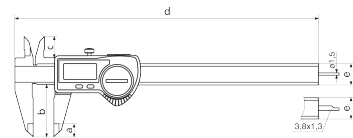

Product information

Digital caliper MarCal 16 EWR

Product features

- High contrast digit display
- Locking screw above
- Lapped guideway
- Measuring blade for inside measurements
- Slide and beam made of hardened stainless steel
- Step measuring function
- Immediate measurements due to the Reference System
- Raised guideway for the protection of the scale
- Excellent resistance against dust, coolants and lubricants
- Dirt wipers are integrated in the slide

Data interface

USB, Opto RS-232C, Digimatic

Technical data

Measuring range mm	0 - 150 mm
Measuring range	0 - 6"
Resolution mm/inch	0.01 / .0005"
Error limit (mm)	0.03
Height of digits	8.5
Battery type	CR 2032 (3V Lithium)

Dimensions

Dimensions e in mm	16
Dimensions b in mm	40
Dimensions a in mm	10
Dimensions c in mm	16
Dimensions d in mm	235

Accessories

Order no.	Designation	Product type
4102357	Data connection cable USB	16 EXu
4102410	Data connection cable RS232C	16 EXr