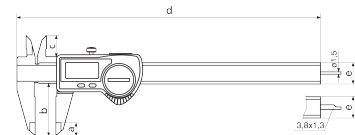

Product information

Digital caliper MarCal 16 EWR

Product features

- High contrast digit display
- Locking screw above
- Lapped guideway
- Measuring blade for inside measurements
- Slide and beam made of hardened stainless steel
- Step measuring function
- Immediate measurements due to the Reference System
- Raised guideway for the protection of the scale
- Excellent resistance against dust, coolants and lubricants
- Dirt wipers are integrated in the slide

Data interface

USB, Opto RS-232C, Digimatic

Technical data

Measuring range mm	0 - 150
Measuring range	0 - 6"
Resolution mm/inch	0.01 / .0005"
Error limit (mm)	0.03 mm
Height of digits	8.5 mm
Battery type	CR 2032 (3V Lithium)

Dimensions

Dimensions e in mm	16 mm
Dimensions b in mm	40 mm
Dimensions a in mm	10 mm
Dimensions c in mm	16 mm
Dimensions d in mm	235 mm

Accessories

Order no.	Designation	Product type
4102357	Data connection cable USB	16 EXu
4102915	Data cable Digimatic	16 EWd
4102410	Data connection cable RS232C	16 EXr