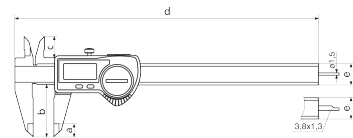

Product information

Digital caliper MarCal 16 EWR

Product features

- High contrast digit display
- Locking screw above
- Lapped guideway
- Measuring blade for inside measurements
- Slide and beam made of hardened stainless steel
- Step measuring function
- Immediate measurements due to the Reference System
- Raised guideway for the protection of the scale
- Excellent resistance against dust, coolants and lubricants
- Dirt wipers are integrated in the slide

Data interface

USB, Opto RS-232C, Digimatic

Technical data

Measuring range mm	0 - 150 mm
Measuring range inch	0 - 6"
Resolution mm/inch	0.01 / .0005"
Error limit (mm)	0.03
Height of digits	8.5
Battery type	CR 2032 (3V Lithium)

Dimensions

Dimensions e in mm	16
Dimensions b in mm	40
Dimensions a in mm	10
Dimensions c in mm	16
Dimensions d in mm	235

Accessories

Order no.	Designation	Product type
4102357	Data connection cable USB	16 EXu
4102915	Interface adapter with data cable Digimatic	16 EWd
4102410	Data connection cable RS232C	16 EXr