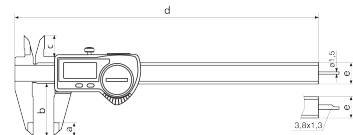

Product information

Digital caliper MarCal 16 EWR

Product features

- High contrast digit display
- Locking screw above
- Lapped guideway
- Measuring blade for inside measurements
- Slide and beam made of hardened stainless steel
- Step measuring function
- Immediate measurements due to the Reference System
- Raised guideway for the protection of the scale
- Excellent resistance against dust, coolants and lubricants
- Dirt wipers are integrated in the slide

Data interface

USB, Opto RS-232C, Digimatic

Technical data

Measuring range mm	0 - 150
Measuring range	0 - 6"
Resolution mm/inch	0.01 / .0005"
Error limit (mm)	0.03 mm
Height of digits	8.5 mm
Battery type	CR 2032 (3V Lithium)

Dimensions

Dimensions e in mm	16 mm
Dimensions b in mm	40 mm
Dimensions a in mm	10 mm
Dimensions c in mm	16 mm
Dimensions d in mm	235 mm

Accessories

Order no.	Designation	Product type
4102357	Data connection cable USB	16 EXu
4102915	Data cable Digimatic	16 EWd
4102410	Data connection cable RS232C	16 EXr