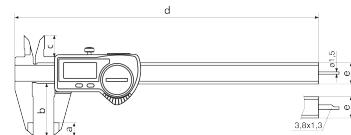

Product information

Digital caliper MarCal 16 EWR

Product features

- High contrast digit display
- Locking screw above
- Lapped guideway
- Measuring blade for inside measurements
- Slide and beam made of hardened stainless steel
- Step measuring function
- Immediate measurements due to the Reference System
- Raised guideway for the protection of the scale
- Excellent resistance against dust, coolants and lubricants
- Dirt wipers are integrated in the slide

Data interface

USB, Opto RS-232C, Digimatic

Technical data

Measuring range mm	0 - 150
Measuring range	0 - 6"
Resolution mm/inch	0.01 / .0005"
Error limit (mm)	0.03 mm
Height of digits	8.5 mm
Battery type	CR 2032 (3V Lithium)

Dimensions

Dimensions e in mm	16 mm
Dimensions b in mm	40 mm
Dimensions a in mm	10 mm
Dimensions c in mm	16 mm
Dimensions d in mm	235 mm

Accessories

Order no.	Designation	Product type
4102357	Data connection cable USB	16 EXu
4102915	Data cable Digimatic	16 EWd
4102410	Data connection cable RS232C	16 EXr