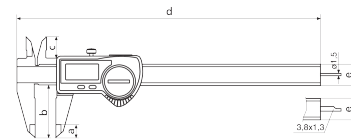

Product information

Digital caliper MarCal 16 ER

Product features

- High contrast digit display
- Locking screw above
- Lapped guideway
- Measuring blade for inside measurements
- Slide and beam made of hardened stainless steel
- Step measuring function
- Immediate measurements due to the Reference System
- Raised guideway for the protection of the scale
- Dirt wipers are integrated in the slide

Data interface

USB, Opto RS-232C, Digimatic

Technical data

Measuring range mm	0 - 300 mm
Measuring range	0 - 12"
Resolution mm/inch	0.01 / .0005"
Error limit (mm)	0.04
Height of digits	8.5
Battery type	CR 2032 (3V Lithium)

Dimensions

Dimensions e in mm	16
Dimensions b in mm	64
Dimensions a in mm	14
Dimensions c in mm	19
Dimensions d in mm	388

Accessories

Order no.	Designation	Product type
4102357	Data connection cable USB	16 EXu
4102915	Interface adapter with data cable Digimatic	16 EWd
4102410	Data connection cable RS232C	16 EXr