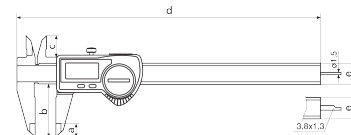

Product information

Digital caliper MarCal 16 ER

Product features

- High contrast digit display
- Locking screw above
- Lapped guideway
- Measuring blade for inside measurements
- Slide and beam made of hardened stainless steel
- Step measuring function
- Immediate measurements due to the Reference System
- Raised guideway for the protection of the scale
- Dirt wipers are integrated in the slide

Data interface

USB, Opto RS-232C, Digimatic

Technical data

Measuring range mm	0 - 300
Measuring range	0 - 12"
Resolution mm/inch	0.01 / .0005"
Error limit (mm)	0.04 mm
Height of digits	8.5 mm
Battery type	CR 2032 (3V Lithium)

Dimensions

Dimensions e in mm	16 mm
Dimensions b in mm	64 mm
Dimensions a in mm	14 mm
Dimensions c in mm	19 mm
Dimensions d in mm	388 mm

Accessories

Order no.	Designation	Product type
4102357	Data connection cable USB	16 EXu
4102915	Data cable Digimatic	16 EWd
4102410	Data connection cable RS232C	16 EXr