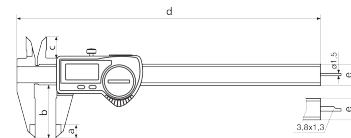

Product information

Digital caliper MarCal 16 ER

Product features

- High contrast digit display
- Locking screw above
- Lapped guideway
- Measuring blade for inside measurements
- Slide and beam made of hardened stainless steel
- Step measuring function
- Immediate measurements due to the Reference System
- Raised guideway for the protection of the scale
- Dirt wipers are integrated in the slide

Data interface

USB, Opto RS-232C, Digimatic

Technical data

Measuring range mm	0 - 300 mm
Measuring range inch	0 - 12"
Resolution mm/inch	0.01 / .0005"
Error limit (mm)	0.04
Height of digits	8.5
Battery type	CR 2032 (3V Lithium)

Dimensions

Dimensions e in mm	16
Dimensions b in mm	64
Dimensions a in mm	14
Dimensions c in mm	19
Dimensions d in mm	388

Accessories

Order no.	Designation	Product type
4102357	Data connection cable USB	16 EXu
4102915	Interface adapter with data cable Digimatic	16 EWd
4102410	Data connection cable RS232C	16 EXr