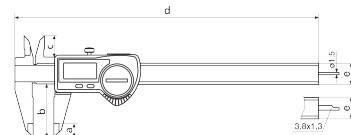

Data interface

USB, Opto RS-232C, Digimatic

Technical data

Measuring range mm	0 - 200
Measuring range	0 - 8"
Resolution mm/inch	0.01 / .0005"
Error limit (mm)	0.03 mm
Height of digits	8.5 mm
Battery type	CR 2032 (3V Lithium)

Dimensions

Dimensions e in mm	16 mm
Dimensions b in mm	50 mm
Dimensions a in mm	10 mm
Dimensions c in mm	19 mm
Dimensions d in mm	285 mm

Accessories

Order no.	Designation	Product type
4102357	Data connection cable USB	16 EXu
4102915	Data cable Digimatic	16 EWd
4102410	Data connection cable RS232C	16 EXr