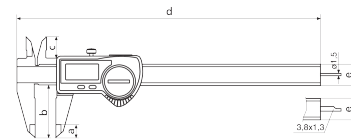

Product information

Digital caliper MarCal 16 ER

Product features

- High contrast digit display
- Locking screw above
- Lapped guideway
- Measuring blade for inside measurements
- Slide and beam made of hardened stainless steel
- Step measuring function
- Immediate measurements due to the Reference System
- Raised guideway for the protection of the scale
- Dirt wipers are integrated in the slide

Data interface

USB, Opto RS-232C, Digimatic

Technical data

Measuring range mm	0 - 200 mm
Measuring range	0 - 8"
Resolution mm/inch	0.01 / .0005"
Error limit (mm)	0.03
Height of digits	8.5
Battery type	CR 2032 (3V Lithium)

Dimensions

Dimensions e in mm	16
Dimensions b in mm	50
Dimensions a in mm	10
Dimensions c in mm	19
Dimensions d in mm	285

Accessories

Order no.	Designation	Product type
4102357	Data connection cable USB	16 EXu
4102410	Data connection cable RS232C	16 EXr