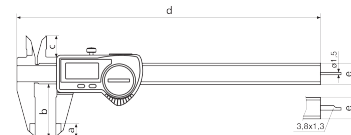

Product information

Digital caliper MarCal 16 ER

Product features

- High contrast digit display
- Locking screw above
- Lapped guideway
- Measuring blade for inside measurements
- Slide and beam made of hardened stainless steel
- Step measuring function
- Immediate measurements due to the Reference System
- Raised guideway for the protection of the scale
- Dirt wipers are integrated in the slide

Data interface

USB, Opto RS-232C, Digimatic

Technical data

Measuring range mm	0 - 200
Measuring range	0 - 8"
Resolution mm/inch	0.01 / .0005"
Error limit (mm)	0.03 mm
Height of digits	8.5 mm
Battery type	CR 2032 (3V Lithium)

Dimensions

Dimensions e in mm	16 mm
Dimensions b in mm	50 mm
Dimensions a in mm	10 mm
Dimensions c in mm	19 mm
Dimensions d in mm	285 mm

Accessories

Order no.	Designation	Product type
4102357	Data connection cable USB	16 EXu
4102915	Data cable Digimatic	16 EWd
4102410	Data connection cable RS232C	16 EXr