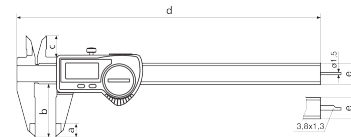

Product information

Digital caliper MarCal 16 ER

Product features

- High contrast digit display
- Locking screw above
- Lapped guideway
- Measuring blade for inside measurements
- Slide and beam made of hardened stainless steel
- Step measuring function
- Immediate measurements due to the Reference System
- Raised guideway for the protection of the scale
- Dirt wipers are integrated in the slide

Data interface

USB, Opto RS-232C, Digimatic

Technical data

Measuring range mm	0 - 150
Measuring range	0 - 6"
Resolution mm/inch	0.01 / .0005"
Error limit (mm)	0.03 mm
Height of digits	8.5 mm
Battery type	CR 2032 (3V Lithium)

Dimensions

Dimensions e in mm	16 mm
Dimensions b in mm	40 mm
Dimensions a in mm	10 mm
Dimensions c in mm	16 mm
Dimensions d in mm	235 mm

Accessories

Order no.	Designation	Product type
4102357	Data connection cable USB	16 EXu
4102915	Data cable Digimatic	16 EWd
4102410	Data connection cable RS232C	16 EXr