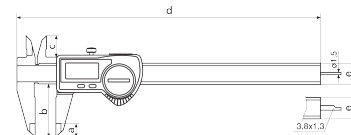

Product information

Digital caliper MarCal 16 ER

Product features

- High contrast digit display
- Locking screw above
- Lapped guideway
- Measuring blade for inside measurements
- Slide and beam made of hardened stainless steel
- Step measuring function
- Immediate measurements due to the Reference System
- Raised guideway for the protection of the scale
- Dirt wipers are integrated in the slide

Data interface

USB, Opto RS-232C, Digimatic

Technical data

Measuring range mm	0 - 150
Measuring range	0 - 6"
Resolution mm/inch	0.01 / .0005"
Error limit (mm)	0.03 mm
Height of digits	8.5 mm
Battery type	CR 2032 (3V Lithium)

Dimensions

Dimensions e in mm	16 mm
Dimensions b in mm	40 mm
Dimensions a in mm	10 mm
Dimensions c in mm	16 mm
Dimensions d in mm	235 mm

Accessories

Order no.	Designation	Product type
4102357	Data connection cable USB	16 EXu
4102915	Data cable Digimatic	16 EWd
4102410	Data connection cable RS232C	16 EXr