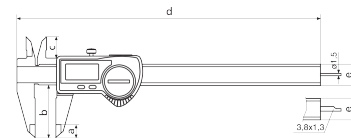

Product information

Digital caliper MarCal 16 ER

Product features

- High contrast digit display
- Locking screw above
- Lapped guideway
- Measuring blade for inside measurements
- Slide and beam made of hardened stainless steel
- Step measuring function
- Immediate measurements due to the Reference System
- Raised guideway for the protection of the scale
- Dirt wipers are integrated in the slide

Data interface

USB, Opto RS-232C, Digimatic

Technical data

Measuring range mm	0 - 150 mm
Measuring range	0 - 6"
Resolution mm/inch	0.01 / .0005"
Error limit (mm)	0.03
Height of digits	8.5
Battery type	CR 2032 (3V Lithium)

Dimensions

Dimensions e in mm	16
Dimensions b in mm	40
Dimensions a in mm	10
Dimensions c in mm	16
Dimensions d in mm	235

Accessories

Order no.	Designation	Product type
4102357	Data connection cable USB	16 EXu
4102915	Interface adapter with data cable Digimatic	16 EWd
4102410	Data connection cable RS232C	16 EXr