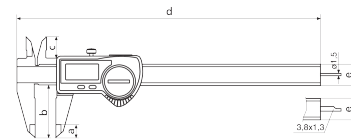

Product information

Digital caliper MarCal 16 ER

Product features

- High contrast digit display
- Locking screw above
- Lapped guideway
- Measuring blade for inside measurements
- Slide and beam made of hardened stainless steel
- Step measuring function
- Immediate measurements due to the Reference System
- Raised guideway for the protection of the scale
- Dirt wipers are integrated in the slide

Data interface

USB, Opto RS-232C, Digimatic

Technical data

Measuring range mm	0 - 150 mm
Measuring range inch	0 - 6"
Resolution mm/inch	0.01 / .0005"
Error limit (mm)	0.03
Height of digits	8.5
Battery type	CR 2032 (3V Lithium)

Dimensions

Dimensions e in mm	16
Dimensions b in mm	40
Dimensions a in mm	10
Dimensions c in mm	16
Dimensions d in mm	235

Accessories

Order no.	Designation	Product type
4102357	Data connection cable USB	16 EXu
4102915	Interface adapter with data cable Digimatic	16 EWd
4102410	Data connection cable RS232C	16 EXr