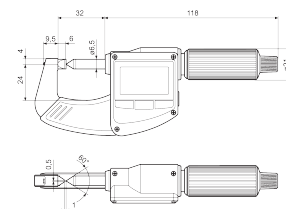

Dimensions

Dimensions b in mm	9.5 mm
Dimensions a in mm	23 mm
Dimensions c in mm	31.5 mm

40 EWRI-K