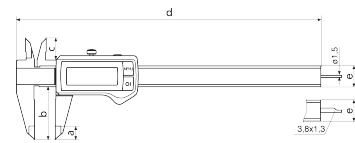

Product information

Digital caliper MarCal 16 EWRI

Item no.: 4103410

Product features

- High contrast digit display
- Locking screw above
- Lapped guideway
- Measuring blade for inside measurements
- Slide and beam made of hardened stainless steel
- Step measuring function
- Immediate measurements due to the Reference System
- Raised guideway for the protection of the scale
- Excellent resistance against dust, coolants and lubricants
- Dirt wipers are integrated in the slide

Package contains

battery, test certificate, instruction manual, case

Data interface

Integrated Wireless

Technical data

Measuring range mm	0 - 150
Measuring range	Metric
Resolution mm/inch	0.01 / --
Error limit (mm)	0.03 mm
Height of digits	11 mm
Battery type	CR 2032 (3V Lithium)

Dimensions

Dimensions e in mm	16 mm
Dimensions b in mm	40 mm
Dimensions a in mm	10 mm
Dimensions c in mm	16 mm
Dimensions d in mm	235 mm

Accessories

Order no.	Designation	Product type
4102220	Wireless receiver for measuring instruments with integrated wireless	i-Stick