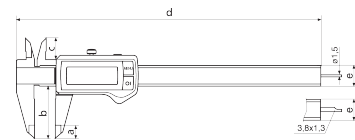

Product information

Digital caliper MarCal 16 EWRI

Product features

- High contrast digit display
- Locking screw above
- Lapped guideway
- Measuring blade for inside measurements
- Slide and beam made of hardened stainless steel
- Step measuring function
- Immediate measurements due to the Reference System
- Raised guideway for the protection of the scale
- Excellent resistance against dust, coolants and lubricants
- Dirt wipers are integrated in the slide

Technical data

Measuring range mm	0 - 300 mm
Measuring range	0 - 12"
Resolution mm/inch	0.01 / .0005"
Error limit (mm)	0.04
Height of digits	11
Battery type	CR 2032 (3V Lithium)

Package contains

battery, test certificate, instruction manual, case

Data interface

Integrated Wireless

Dimensions

Dimensions e in mm	16
Dimensions b in mm	64
Dimensions a in mm	14
Dimensions c in mm	19
Dimensions d in mm	388

Accessories

Order no.	Designation	Product type
4102220	Wireless receiver for measuring instruments with integrated wireless	i-Stick