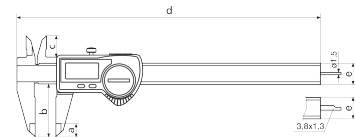

Product information

Digital caliper MarCal 16 EWR

Product features

- High contrast digit display
- Locking screw above
- Lapped guideway
- Measuring blade for inside measurements
- Slide and beam made of hardened stainless steel
- Step measuring function
- Immediate measurements due to the Reference System
- Raised guideway for the protection of the scale
- Excellent resistance against dust, coolants and lubricants
- Dirt wipers are integrated in the slide

Data interface

USB, Opto RS-232C, Digimatic

Technical data

Measuring range mm	0 - 300
Measuring range	0 - 12"
Resolution mm/inch	0.01 / .0005"
Error limit (mm)	0.04 mm
Height of digits	8.5 mm
Battery type	CR 2032 (3V Lithium)

Dimensions

Dimensions e in mm	16 mm
Dimensions b in mm	64 mm
Dimensions a in mm	14 mm
Dimensions c in mm	19 mm
Dimensions d in mm	388 mm

Accessories

Order no.	Designation	Product type
4102357	Data connection cable USB	16 EXu
4102915	Data cable Digimatic	16 EWd
4102410	Data connection cable RS232C	16 EXr