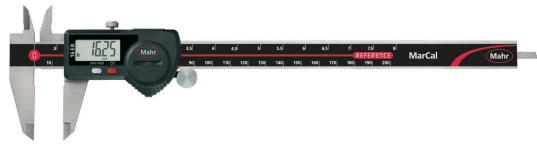

Product information

Digital caliper MarCal 16 EWR

Product features

- High contrast digit display
- Locking screw above
- Lapped guideway
- Measuring blade for inside measurements
- Slide and beam made of hardened stainless steel
- Step measuring function
- Immediate measurements due to the Reference System
- Raised guideway for the protection of the scale
- Excellent resistance against dust, coolants and lubricants
- Dirt wipers are integrated in the slide

Item no.: **4103071**

Functions

ON/OFF, AUTO-ON / OFF, RESET (set display to zero), mm/inch, LOCK function (key lock), DATA (data transmission via connection cable)

Package contains

battery, test certificate, instruction manual, case

Data interface

USB, Opto RS-232C, Digimatic

Technical data

Measuring range mm	0 - 300
Measuring range	0 - 12"
Resolution mm/inch	0.01 / .0005"
Error limit (mm)	0.04 mm
Height of digits	8.5 mm
Battery type	CR 2032 (3V Lithium)

Dimensions

Dimensions e in mm	16 mm
Dimensions b in mm	64 mm
Dimensions a in mm	14 mm
Dimensions c in mm	19 mm
Dimensions d in mm	388 mm

Accessories

Order no.	Designation	Product type
4102357	Data connection cable USB	16 EXu
4102915	Data cable Digimatic	16 EWd
4102410	Data connection cable RS232C	16 EXr