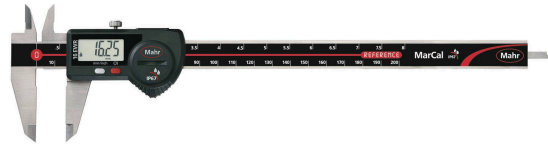

Product information

Digital caliper MarCal 16 EWR

Product features

- High contrast digit display
- Locking screw above
- Lapped guideway
- Measuring blade for inside measurements
- Slide and beam made of hardened stainless steel
- Step measuring function
- Immediate measurements due to the Reference System
- Raised guideway for the protection of the scale
- Excellent resistance against dust, coolants and lubricants
- Dirt wipers are integrated in the slide

Item no.: 4103070

Functions

ON/OFF, AUTO-ON / OFF, RESET (set display to zero), mm/inch, LOCK function (key lock), DATA (data transmission via connection cable)

Package contains

battery, test certificate, instruction manual, case

Data interface

USB, Opto RS-232C, Digimatic

Technical data

Measuring range mm	0 - 300 mm
Measuring range inch	0 - 12"
Resolution mm/inch	0.01 / .0005"
Error limit (mm)	0.04
Height of digits	8.5
Battery type	CR 2032 (3V Lithium)

Dimensions

Dimensions e in mm	16
Dimensions b in mm	64
Dimensions a in mm	14
Dimensions c in mm	19
Dimensions d in mm	388

Accessories

Order no.	Designation	Product type
4102357	Data connection cable USB	16 EXu
4102915	Interface adapter with data cable Digimatic	16 EWd
4102410	Data connection cable RS232C	16 EXr