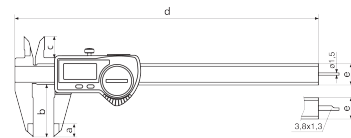

Product information

Digital caliper MarCal 16 EWR

Product features

- High contrast digit display
- Locking screw above
- Lapped guideway
- Measuring blade for inside measurements
- Slide and beam made of hardened stainless steel
- Step measuring function
- Immediate measurements due to the Reference System
- Raised guideway for the protection of the scale
- Excellent resistance against dust, coolants and lubricants
- Dirt wipers are integrated in the slide

Data interface

USB, Opto RS-232C, Digimatic

Technical data

Measuring range mm	0 - 300 mm
Measuring range inch	0 - 12"
Resolution mm/inch	0.01 / .0005"
Error limit (mm)	0.04
Height of digits	8.5
Battery type	CR 2032 (3V Lithium)

Dimensions

Dimensions e in mm	16
Dimensions b in mm	64
Dimensions a in mm	14
Dimensions c in mm	19
Dimensions d in mm	388

Accessories

Order no.	Designation	Product type
4102357	Data connection cable USB	16 EXu
4102915	Interface adapter with data cable Digimatic	16 EWd
4102410	Data connection cable RS232C	16 EXr