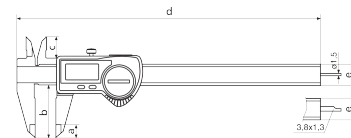

Product information

Digital caliper MarCal 16 ER

Product features

- High contrast digit display
- Locking screw above
- Lapped guideway
- Measuring blade for inside measurements
- Slide and beam made of hardened stainless steel
- Step measuring function
- Immediate measurements due to the Reference System
- Raised guideway for the protection of the scale
- Dirt wipers are integrated in the slide

Data interface

USB, Opto RS-232C, Digimatic

Technical data

Measuring range mm	0 - 150 mm
Measuring range inch	0 - 6"
Resolution mm/inch	0.01 / .0005"
Error limit (mm)	0.03
Height of digits	8.5
Battery type	CR 2032 (3V Lithium)

Dimensions

Dimensions e in mm	16
Dimensions b in mm	40
Dimensions a in mm	10
Dimensions c in mm	16
Dimensions d in mm	235

Accessories

Order no.	Designation	Product type
4102357	Data connection cable USB	16 EXu
4102915	Interface adapter with data cable Digimatic	16 EWd
4102410	Data connection cable RS232C	16 EXr